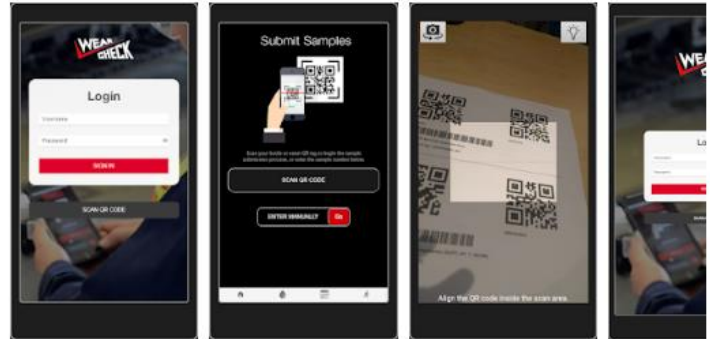

Enquire about receiving machine QR-code tags for your fleet today.

Install the Machine Tag by **removing the adhesive backing** on the tag and then affixing in a convenient place within the cab:

- Industrial adhesive backing.
- Rugged plastic tag.
- Clearly identifies the machine.

Oil Analysis - Manage your WearCheck Oil Analysis

WearCheck Oil Analysis Laboratory Tools

★★★★★

Everyone

This app is compatible with all of your devices.

Add to Wishlist

Install

Oil Analysis is a companion app to WebCheck v2 from WearCheck. The Oil Analysis app is a serious tool for taking and submitting your fluid samples to WearCheck oil analysis labs.