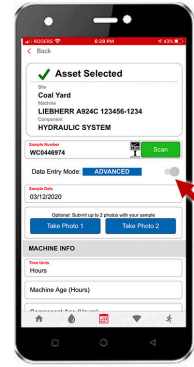

5

Next, scan the sample label, and complete the sample information and submit the sample.

1

Login to the app using your WebCheck credentials. The app will cache your machines.

2

Once logged in, click on the "Scan QR Code" button.

3

Locate the machine that was sampled in the asset tag booklet and scan that QR code. Stick the tracking label on your booklet.

4

From the list of components slide left on the component and click "+ Sample".

5

The component is selected & sample submission screen is loaded. Click the "Scan" button.

6

Scan the sample bottle label from your oil sample for the selected machine and component.

7

The sample is now linked to the machine and component. Use the "ADVANCED" data entry mode to add info.

8

Complete the sample info, take any pictures you want, add a comment if desired, then click the "submit sample" button

9

The sample info has been submitted to the laboratory where the QR code will be scanned, and the sample information automatically retrieved.