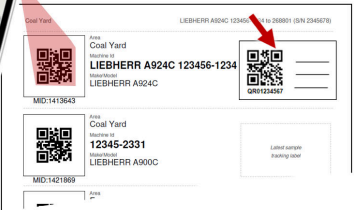

Complete sample submission with the asset tag booklet & the app

4

Using the app, scan the QR code of the machine the sample was taken from. Remove the tracking label from the sample form and stick to the asset log booklet.

5

Next, scan the sample label, and complete the sample information and submit the sample.

1

Login to the app using your WebCheck credentials. The app will cache your machines.

2

Once logged in, click on the "Scan QR Code" button.

3

Locate the machine that was sampled in the asset tag booklet and scan that QR code. Stick the tracking label on your booklet.

4

From the list of components slide left on the component and click "+ Sample".