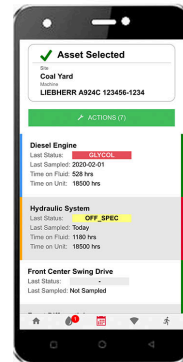

5

The component is selected & sample submission screen is loaded. Click the "Scan" button.

6

Scan the sample bottle label from your oil sample for the selected machine and component.

7

The sample is now linked to the machine and component. Use the "ADVANCED" data entry mode to add info.

8

Complete the sample info, take any pictures you want, add a comment if desired, then click the "submit sample" button

9

The sample info has been submitted to the laboratory where the QR code will be scanned, and the sample information automatically retrieved.

10

Submitted samples are listed. To update a samples info slide left. To delete a sample slide right.

11

Click "< Back" at the top of the previous screen to return to the component list so you can enter more samples for this machine.