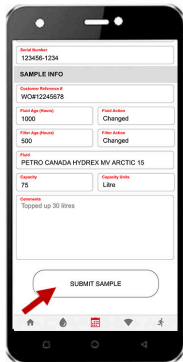

5

Next, scan the sample label, and complete the sample information and submit the sample.

1

Login to the app using your WebCheck credentials. The app will cache your machines.

2

Once logged in, click on the "Scan QR Code" button.

3

Locate the machine that was sampled in the asset tag booklet and scan that QR code. Stick the tracking label on your booklet.

4

From the list of components slide left on the component and click "+ Sample".

5

The component is selected & sample submission screen is loaded. Click the "Scan" button.

6

Scan the sample bottle label from your oil sample for the selected machine and component.

7

The sample is now linked to the machine and component. Use the "ADVANCED" data entry mode to add info.

8

Complete the sample info, take any pictures you want, add a comment if desired, then click the "submit sample" button

9

The sample info has been submitted to the laboratory where the QR code will be scanned, and the sample information automatically retrieved.