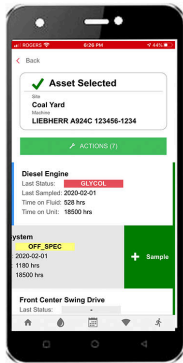

Complete sample submission with the asset tag booklet & the app

4

Using the app, scan the QR code of the machine the sample was taken from. Remove the tracking label from the sample form and stick to the asset log booklet.

5

Next, scan the sample label, and complete the sample information and submit the sample.

1

Login to the app using your WebCheck credentials. The app will cache your machines.

2

Once logged in, click on the "Scan QR Code" button.

3

Locate the machine that was sampled in the asset tag booklet and scan that QR code. Stick the tracking label on your booklet.

4

From the list of components slide left on the component and click "+ Sample".

5

The component is selected & sample submission screen is loaded. Click the "Scan" button.

6

Scan the sample bottle label from your oil sample for the selected machine and component.

7

The sample is now linked to the machine and component. Use the "ADVANCED" data entry mode to add info.