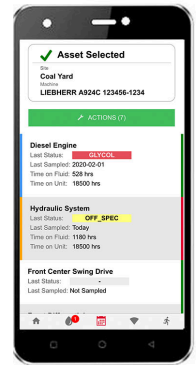

11

Click "< Back" at the top of the previous screen to return to the component list so you can enter more samples for this machine.