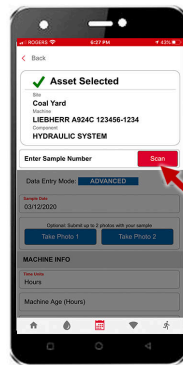

Complete sample submission with the asset tag booklet & the app

4

Using the app, scan the QR code of the machine the sample was taken from. Remove the tracking label from the sample form and stick to the asset log booklet.

5

Next, scan the sample label, and complete the sample information and submit the sample.

1

Login to the app using your WebCheck credentials. The app will cache your machines.

2

Once logged in, click on the "Scan QR Code" button.

3

Locate the machine that was sampled in the asset tag booklet and scan that QR code. Stick the tracking label on your booklet.

4

From the list of components slide left on the component and click "+ Sample".