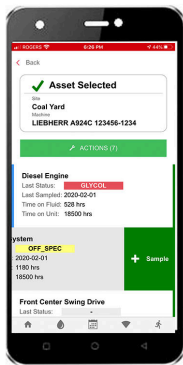

Complete sample submission with the asset tag booklet & the app

4

Using the app, scan the QR code of the machine the sample was taken from. Remove the tracking label from the sample form and stick to the asset log booklet.

5

Next, scan the sample label, and complete the sample information and submit the sample.

1

Login to the app using your WebCheck credentials. The app will cache your machines.

2

Once logged in, click on the "Scan QR Code" button.

3

Locate the machine that was sampled in the asset tag booklet and scan that QR code. Stick the tracking label on your booklet.

4

From the list of components slide left on the component and click "+ Sample".

5

The component is selected & sample submission screen is loaded. Click the "Scan" button.

6

Scan the sample bottle label from your oil sample for the selected machine and component.

7

The sample is now linked to the machine and component. Use the "ADVANCED" data entry mode to add info.