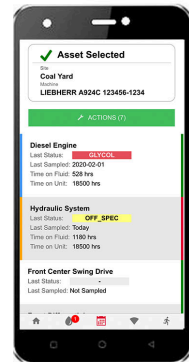

5

The component is selected & sample submission screen is loaded. Click the "Scan" button.

6

Scan the sample bottle label from your oil sample for the selected machine and component.

7

The sample is now linked to the machine and component. Use the "ADVANCED" data entry mode to add info.

8

Complete the sample info, take any pictures you want, add a comment if desired, then click the "submit sample" button

9

The sample info has been submitted to the laboratory where the QR code will be scanned, and the sample information automatically retrieved.

10

Submitted samples are listed. To update a samples info slide left. To delete a sample slide right.

11

Click "< Back " at the top of the previous screen to return to the component list so you can enter more samples for this machine.