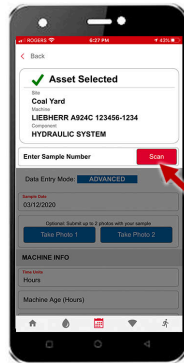

### Complete sample submission with the asset tag booklet & the app

4

Using the app, scan the QR code of the machine the sample was taken from. Remove the tracking label from the sample form and stick to the asset log booklet.

5

Next, scan the sample label, and complete the sample information and submit the sample.

1

Login to the app using your WebCheck credentials. The app will cache your machines.

2

Once logged in, click on the "Scan QR Code" button.

3

Locate the machine that was sampled in the asset tag booklet and scan that QR code. Stick the tracking label on your booklet.

4

From the list of components slide left on the component and click "+ Sample".