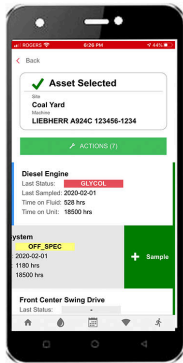

### Complete sample submission with the asset tag booklet & the app

4

Using the app, scan the QR code of the machine the sample was taken from. Remove the tracking label from the sample form and stick to the asset log booklet.

5

Next, scan the sample label, and complete the sample information and submit the sample.

1

Login to the app using your WebCheck credentials. The app will cache your machines.

2

Once logged in, click on the "Scan QR Code" button.

3

Locate the machine that was sampled in the asset tag booklet and scan that QR code. Stick the tracking label on your booklet.

4

From the list of components slide left on the component and click "+ Sample".

5

The component is selected & sample submission screen is loaded. Click the "Scan" button.

6

Scan the sample bottle label from your oil sample for the selected machine and component.

7

The sample is now linked to the machine and component. Use the "ADVANCED" data entry mode to add info.