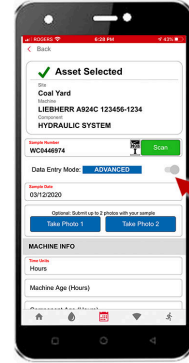

5

Next, scan the sample label, and complete the sample information and submit the sample.

1

Login to the app using your WebCheck credentials. The app will cache your machines.

2

Once logged in, click on the "Scan QR Code" button.

3

Locate the machine that was sampled in the asset tag booklet and scan that QR code. Stick the tracking label on your booklet.

4

From the list of components slide left on the component and click "+ Sample".

5

The component is selected & sample submission screen is loaded. Click the "Scan" button.

6

Scan the sample bottle label from your oil sample for the selected machine and component.

7

The sample is now linked to the machine and component. Use the "ADVANCED" data entry mode to add info.

8

Complete the sample info, take any pictures you want, add a comment if desired, then click the "submit sample" button

9

The sample info has been submitted to the laboratory where the QR code will be scanned, and the sample information automatically retrieved.