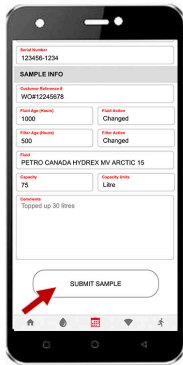

5

Next, scan the sample label, and complete the sample information and submit the sample.

1

Login to the app using your WebCheck credentials. The app will cache your machines.

2

Once logged in, click on the "Scan QR Code" button.

5

The component is selected & sample submission screen is loaded. Click the "Scan" button.

6

Scan the sample bottle label from your oil sample for the selected machine and component.

7

The sample is now linked to the machine and component. Use the "ADVANCED" data entry mode to add info.

8

Complete the sample info, take any pictures you want, add a comment if desired, then click the "submit sample" button

9

The sample info has been submitted to the laboratory where the QR code will be scanned, and the sample information automatically retrieved.