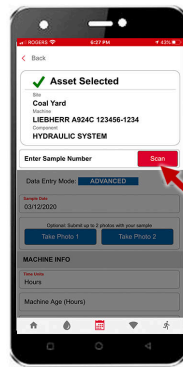

### Complete sample submission with the asset tag booklet & the app

4

Using the app, scan the QR code of the machine the sample was taken from. Remove the tracking label from the sample form and stick to the asset log booklet.

5

Next, scan the sample label, and complete the sample information and submit the sample.

1

Login to the app using your WebCheck credentials. The app will cache your machines.

2

Once logged in, click on the "Scan QR Code" button.

3

Locate the machine that was sampled in the asset tag booklet and scan that QR code. Stick the tracking label on your booklet.

4

From the list of components slide left on the component and click "+ Sample".

5

The component is selected & sample submission screen is loaded. Click the "Scan" button.

6

Scan the sample bottle label from your oil sample for the selected machine and component.

7

The sample is now linked to the machine and component. Use the "ADVANCED" data entry mode to add info.