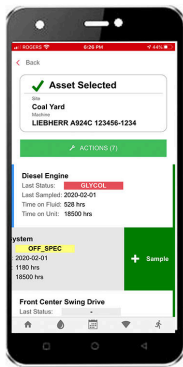

### Complete sample submission with the asset tag booklet & the app

4

Using the app, scan the QR code of the machine the sample was taken from. Remove the tracking label from the sample form and stick to the asset log booklet.

5

Next, scan the sample label, and complete the sample information and submit the sample.

1

Login to the app using your WebCheck credentials. The app will cache your machines.

2

Once logged in, click on the "Scan QR Code" button.

3

Locate the machine that was sampled in the asset tag booklet and scan that QR code. Stick the tracking label on your booklet.

4

From the list of components slide left on the component and click "+ Sample".

5

The component is selected & sample submission screen is loaded. Click the "Scan" button.

6

Scan the sample bottle label from your oil sample for the selected machine and component.

7

The sample is now linked to the machine and component. Use the "ADVANCED" data entry mode to add info.