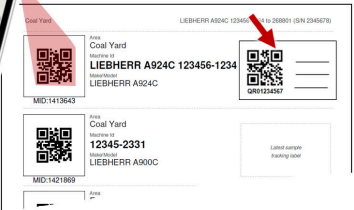

### Complete sample submission with the asset tag booklet & the app

4

Using the app, scan the QR code of the machine the sample was taken from. Remove the tracking label from the sample form and stick to the asset log booklet.

5

Next, scan the sample label, and complete the sample information and submit the sample.

1

Login to the app using your WebCheck credentials. The app will cache your machines.

2

Once logged in, click on the "Scan QR Code" button.

3

Locate the machine that was sampled in the asset tag booklet and scan that QR code. Stick the tracking label on your booklet.

4

From the list of components slide left on the component and click "+ Sample".

5

The component is selected & sample submission screen is loaded. Click the "Scan" button.

6

Scan the sample bottle label from your oil sample for the selected machine and component.

7

The sample is now linked to the machine and component. Use the "ADVANCED" data entry mode to add info.