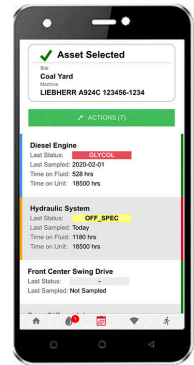

5

The component is selected & sample submission screen is loaded. Click the "Scan" button.

6

Scan the sample bottle label from your oil sample for the selected machine and component.

7

The sample is now linked to the machine and component. Use the "ADVANCED" data entry mode to add info.

8

Complete the sample info, take any pictures you want, add a comment if desired, then click the "submit sample" button

9

The sample info has been submitted to the laboratory where the QR code will be scanned, and the sample information automatically retrieved.

10

Submitted samples are listed. To update a samples info slide left. To delete a sample slide right.

11

Click "< Back" at the top of the previous screen to return to the component list so you can enter more samples for this machine.