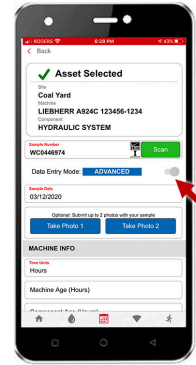

Complete sample submission with the asset tag booklet & the app

4

Using the app, scan the QR code of the machine the sample was taken from. Remove the tracking label from the sample form and stick to the asset log booklet.

5

Next, scan the sample label, and complete the sample information and submit the sample.

1

Login to the app using your WebCheck credentials. The app will cache your machines.

2

Once logged in, click on the "Scan QR Code" button.

3

Locate the machine that was sampled in the asset tag booklet and scan that QR code. Stick the tracking label on your booklet.

4

From the list of components slide left on the component and click "+ Sample".

5

The component is selected & sample submission screen is loaded. Click the "Scan" button.

6

Scan the sample bottle label from your oil sample for the selected machine and component.

7

The sample is now linked to the machine and component. Use the "ADVANCED" data entry mode to add info.