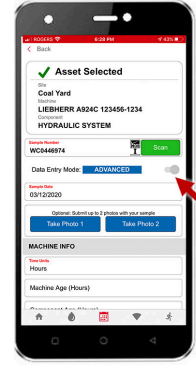

5

Next, scan the sample label, and complete the sample information and submit the sample.

1

Login to the app using your WebCheck credentials. The app will cache your machines.

2

Once logged in, click on the "Scan QR Code" button.

3

Locate the machine that was sampled in the asset tag booklet and scan that QR code. Stick the tracking label on your booklet.

4

From the list of components slide left on the component and click "+ Sample".

5

The component is selected & sample submission screen is loaded. Click the "Scan" button.

6

Scan the sample bottle label from your oil sample for the selected machine and component.

7

The sample is now linked to the machine and component. Use the "ADVANCED" data entry mode to add info.

8

Complete the sample info, take any pictures you want, add a comment if desired, then click the "submit sample" button

9

The sample info has been submitted to the laboratory where the QR code will be scanned, and the sample information automatically retrieved.