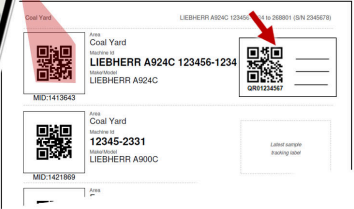

Complete sample submission with the asset tag booklet & the app

4

Using the app, scan the QR code of the machine the sample was taken from. Remove the tracking label from the sample form and stick to the asset log booklet.

5

Next, scan the sample label, and complete the sample information and submit the sample.

1

Login to the app using your WebCheck credentials. The app will cache your machines.

2

Once logged in, click on the "Scan QR Code" button.

3

Locate the machine that was sampled in the asset tag booklet and scan that QR code. Stick the tracking label on your booklet.

4

From the list of components slide left on the component and click "+ Sample".