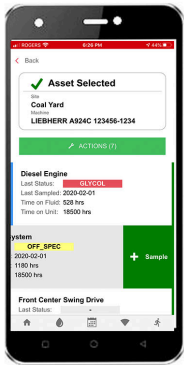

Complete sample submission with the asset tag booklet & the app

4

Using the app, scan the QR code of the machine the sample was taken from. Remove the tracking label from the sample form and stick to the asset log booklet.

5

Next, scan the sample label, and complete the sample information and submit the sample.

1

Login to the app using your WebCheck credentials. The app will cache your machines.

2

Once logged in, click on the "Scan QR Code" button.

3

Locate the machine that was sampled in the asset tag booklet and scan that QR code. Stick the tracking label on your booklet.

4

From the list of components slide left on the component and click "+ Sample".

5

The component is selected & sample submission screen is loaded. Click the "Scan" button.

6

Scan the sample bottle label from your oil sample for the selected machine and component.

7

The sample is now linked to the machine and component. Use the "ADVANCED" data entry mode to add info.