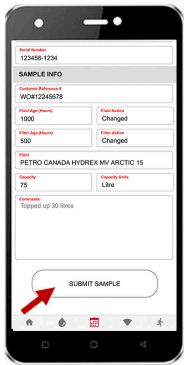

5

Next, scan the sample label, and complete the sample information and submit the sample.

1

Login to the app using your WebCheck credentials. The app will cache your machines.

2

Once logged in, click on the "Scan QR Code" button.

3

Locate the machine that was sampled in the asset tag booklet and scan that QR code. Stick the tracking label on your booklet.

4

From the list of components slide left on the component and click "+ Sample".

5

The component is selected & sample submission screen is loaded. Click the "Scan" button.

6

Scan the sample bottle label from your oil sample for the selected machine and component.

7

The sample is now linked to the machine and component. Use the "ADVANCED" data entry mode to add info.

8

Complete the sample info, take any pictures you want, add a comment if desired, then click the "submit sample" button

9

The sample info has been submitted to the laboratory where the QR code will be scanned, and the sample information automatically retrieved.