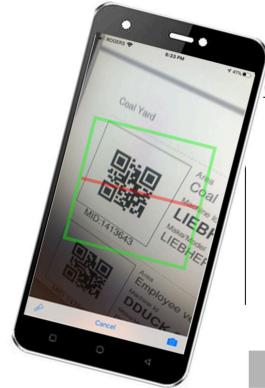

Complete sample submission with the asset tag booklet & the app

4

Using the app, scan the QR code of the machine the sample was taken from. Remove the tracking label from the sample form and stick to the asset log booklet.

5

Next, scan the sample label, and complete the sample information and submit the sample.

1

Login to the app using your WebCheck credentials. The app will cache your machines.

2

Once logged in, click on the "Scan QR Code" button.

3

Locate the machine that was sampled in the asset tag booklet and scan that QR code. Stick the tracking label on your booklet.

4

From the list of components slide left on the component and click "+ Sample".

8

Complete the sample info, take any pictures you want, add a comment if desired, then click the "submit sample" button

9

The sample info has been submitted to the laboratory where the QR code will be scanned, and the sample information automatically retrieved.