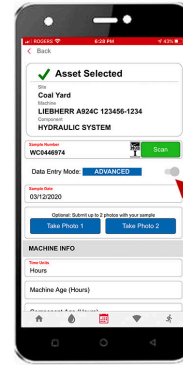

Complete sample submission with the asset tag booklet & the app

4

Using the app, scan the QR code of the machine the sample was taken from. Remove the tracking label from the sample form and stick to the asset log booklet.

5

Next, scan the sample label, and complete the sample information and submit the sample.

1

Login to the app using your WebCheck credentials. The app will cache your machines.

2

Once logged in, click on the "Scan QR Code" button.

3

Locate the machine that was sampled in the asset tag booklet and scan that QR code. Stick the tracking label on your booklet.

4

From the list of components slide left on the component and click "+ Sample".

5

The component is selected & sample submission screen is loaded. Click the "Scan" button.

6

Scan the sample bottle label from your oil sample for the selected machine and component.

7

The sample is now linked to the machine and component. Use the "ADVANCED" data entry mode to add info.