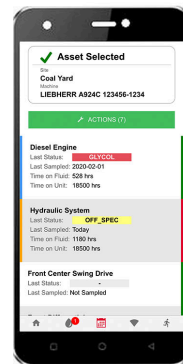

5

The component is selected & sample submission screen is loaded. Click the "Scan" button.

6

Scan the sample bottle label from your oil sample for the selected machine and component.

7

The sample is now linked to the machine and component. Use the "ADVANCED" data entry mode to add info.

8

Complete the sample info, take any pictures you want, add a comment if desired, then click the "submit sample" button

9

The sample info has been submitted to the laboratory where the QR code will be scanned, and the sample information automatically retrieved.

10

Submitted samples are listed. To update a samples info slide left. To delete a sample slide right.

11

Click "< Back" at the top of the previous screen to return to the component list so you can enter more samples for this machine.