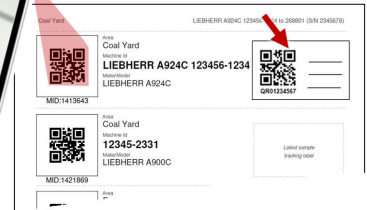

Complete sample submission with the asset tag booklet & the app

4

Using the app, scan the QR code of the machine the sample was taken from. Remove the tracking label from the sample form and stick to the asset log booklet.

5

Next, scan the sample label, and complete the sample information and submit the sample.

1

Login to the app using your WebCheck credentials. The app will cache your machines.

2

Once logged in, click on the "Scan QR Code" button.

3

Locate the machine that was sampled in the asset tag booklet and scan that QR code. Stick the tracking label on your booklet.

4

From the list of components slide left on the component and click "+ Sample".