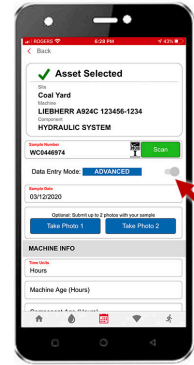

5

Next, scan the sample label, and complete the sample information and submit the sample.

1

Login to the app using your WebCheck credentials. The app will cache your machines.

2

Once logged in, click on the "Scan QR Code" button.

3

Locate the machine that was sampled in the asset tag booklet and scan that QR code. Stick the tracking label on your booklet.

4

From the list of components slide left on the component and click "+ Sample".

5

The component is selected & sample submission screen is loaded. Click the "Scan" button.

6

Scan the sample bottle label from your oil sample for the selected machine and component.

7

The sample is now linked to the machine and component. Use the "ADVANCED" data entry mode to add info.

8

Complete the sample info, take any pictures you want, add a comment if desired, then click the "submit sample" button

9

The sample info has been submitted to the laboratory where the QR code will be scanned, and the sample information automatically retrieved.