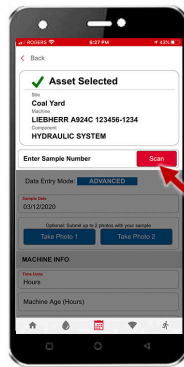

Complete sample submission with the asset tag booklet & the app

4

Using the app, scan the QR code of the machine the sample was taken from. Remove the tracking label from the sample form and stick to the asset log booklet.

5

Next, scan the sample label, and complete the sample information and submit the sample.

1

Login to the app using your WebCheck credentials. The app will cache your machines.

2

Once logged in, click on the "Scan QR Code" button.

3

Locate the machine that was sampled in the asset tag booklet and scan that QR code. Stick the tracking label on your booklet.

4

From the list of components slide left on the component and click "+ Sample".