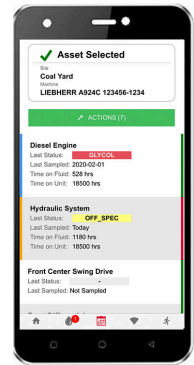

5

The component is selected & sample submission screen is loaded. Click the "Scan" button.

6

Scan the sample bottle label from your oil sample for the selected machine and component.

7

The sample is now linked to the machine and component. Use the "ADVANCED" data entry mode to add info.

8

Complete the sample info, take any pictures you want, add a comment if desired, then click the "submit sample" button

9

The sample info has been submitted to the laboratory where the QR code will be scanned, and the sample information automatically retrieved.

10

Submitted samples are listed. To update a samples info slide left. To delete a sample slide right.

11

Click "< Back " at the top of the previous screen to return to the component list so you can enter more samples for this machine.