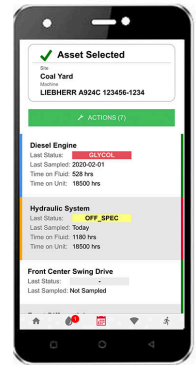

5

The component is selected & sample submission screen is loaded. Click the "Scan" button.

6

Scan the sample bottle label from your oil sample for the selected machine and component.

7

The sample is now linked to the machine and component. Use the "ADVANCED" data entry mode to add info.

8

Complete the sample info, take any pictures you want, add a comment if desired, then click the "submit sample" button

9

The sample info has been submitted to the laboratory where the QR code will be scanned, and the sample information automatically retrieved.

10

Submitted samples are listed. To update a samples info slide left. To delete a sample slide right.

11

Click "< Back" at the top of the previous screen to return to the component list so you can enter more samples for this machine.