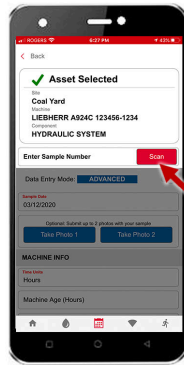

Complete sample submission with the asset tag booklet & the app

4

Using the app, scan the QR code of the machine the sample was taken from. Remove the tracking label from the sample form and stick to the asset log booklet.

5

Next, scan the sample label, and complete the sample information and submit the sample.

1

Login to the app using your WebCheck credentials. The app will cache your machines.

2

Once logged in, click on the "Scan QR Code" button.

3

Locate the machine that was sampled in the asset tag booklet and scan that QR code. Stick the tracking label on your booklet.

4

From the list of components slide left on the component and click "+ Sample".