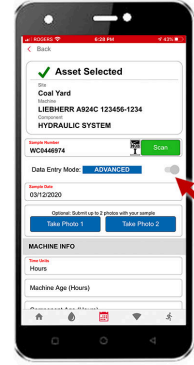

5

Next, scan the sample label, and complete the sample information and submit the sample.

1

Login to the app using your WebCheck credentials. The app will cache your machines.

2

Once logged in, click on the "Scan QR Code" button.

3

Locate the machine that was sampled in the asset tag booklet and scan that QR code. Stick the tracking label on your booklet.

4

From the list of components slide left on the component and click "+ Sample".

5

The component is selected & sample submission screen is loaded. Click the "Scan" button.

6

Scan the sample bottle label from your oil sample for the selected machine and component.

7

The sample is now linked to the machine and component. Use the "ADVANCED" data entry mode to add info.

8

Complete the sample info, take any pictures you want, add a comment if desired, then click the "submit sample" button

9

The sample info has been submitted to the laboratory where the QR code will be scanned, and the sample information automatically retrieved.