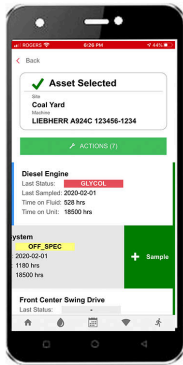

Complete sample submission with the asset tag booklet & the app

4

Using the app, scan the QR code of the machine the sample was taken from. Remove the tracking label from the sample form and stick to the asset log booklet.

5

Next, scan the sample label, and complete the sample information and submit the sample.

1

Login to the app using your WebCheck credentials. The app will cache your machines.

2

Once logged in, click on the "Scan QR Code" button.

3

Locate the machine that was sampled in the asset tag booklet and scan that QR code. Stick the tracking label on your booklet.

4

From the list of components slide left on the component and click "+ Sample".

5

The component is selected & sample submission screen is loaded. Click the "Scan" button.

6

Scan the sample bottle label from your oil sample for the selected machine and component.

7

The sample is now linked to the machine and component. Use the "ADVANCED" data entry mode to add info.