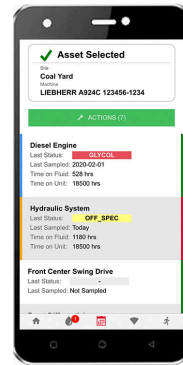

11

Click "< Back" at the top of the previous screen to return to the component list so you can enter more samples for this machine.