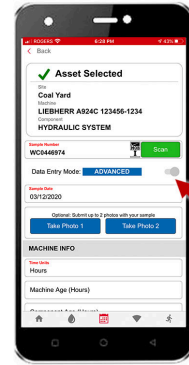

5

Next, scan the sample label, and complete the sample information and submit the sample.

1

Login to the app using your WebCheck credentials. The app will cache your machines.

2

Once logged in, click on the "Scan QR Code" button.

3

Locate the machine that was sampled in the asset tag booklet and scan that QR code. Stick the tracking label on your booklet.

4

From the list of components slide left on the component and click "+ Sample".

5

The component is selected & sample submission screen is loaded. Click the "Scan" button.

6

Scan the sample bottle label from your oil sample for the selected machine and component.

7

The sample is now linked to the machine and component. Use the "ADVANCED" data entry mode to add info.

8

Complete the sample info, take any pictures you want, add a comment if desired, then click the "submit sample" button

9

The sample info has been submitted to the laboratory where the QR code will be scanned, and the sample information automatically retrieved.