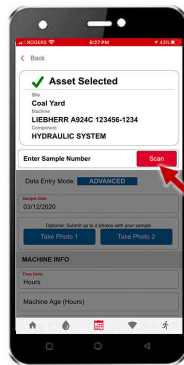

### Complete sample submission with the asset tag booklet & the app

4

Using the app, scan the QR code of the machine the sample was taken from. Remove the tracking label from the sample form and stick to the asset log booklet.

5

Next, scan the sample label, and complete the sample information and submit the sample.

1

Login to the app using your WebCheck credentials. The app will cache your machines.

2

Once logged in, click on the "Scan QR Code" button.

3

Locate the machine that was sampled in the asset tag booklet and scan that QR code. Stick the tracking label on your booklet.

4

From the list of components slide left on the component and click "+ Sample".

5

The component is selected & sample submission screen is loaded. Click the "Scan" button.

6

Scan the sample bottle label from your oil sample for the selected machine and component.

7

The sample is now linked to the machine and component. Use the "ADVANCED" data entry mode to add info.