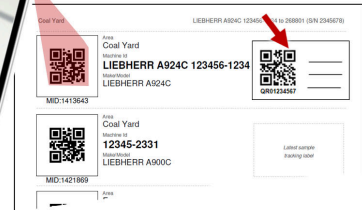

### Complete sample submission with the asset tag booklet & the app

4

Using the app, scan the QR code of the machine the sample was taken from. Remove the tracking label from the sample form and stick to the asset log booklet.

5

Next, scan the sample label, and complete the sample information and submit the sample.

1

Login to the app using your WebCheck credentials. The app will cache your machines.

2

Once logged in, click on the "Scan QR Code" button.

3

Locate the machine that was sampled in the asset tag booklet and scan that QR code. Stick the tracking label on your booklet.

4

From the list of components slide left on the component and click "+ Sample".