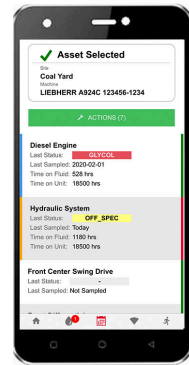

5

The component is selected & sample submission screen is loaded. Click the "Scan" button.

6

Scan the sample bottle label from your oil sample for the selected machine and component.

7

The sample is now linked to the machine and component. Use the "ADVANCED" data entry mode to add info.

8

Complete the sample info, take any pictures you want, add a comment if desired, then click the "submit sample" button

9

The sample info has been submitted to the laboratory where the QR code will be scanned, and the sample information automatically retrieved.

10

Submitted samples are listed. To update a samples info slide left. To delete a sample slide right.

11

Click "< Back" at the top of the previous screen to return to the component list so you can enter more samples for this machine.