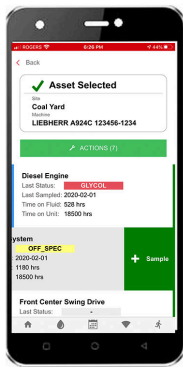

Complete sample submission with the asset tag booklet & the app

4

Using the app, scan the QR code of the machine the sample was taken from. Remove the tracking label from the sample form and stick to the asset log booklet.

5

Next, scan the sample label, and complete the sample information and submit the sample.

1

Login to the app using your WebCheck credentials. The app will cache your machines.

2

Once logged in, click on the "Scan QR Code" button.

3

Locate the machine that was sampled in the asset tag booklet and scan that QR code. Stick the tracking label on your booklet.

4

From the list of components slide left on the component and click "+ Sample".

5

The component is selected & sample submission screen is loaded. Click the "Scan" button.

6

Scan the sample bottle label from your oil sample for the selected machine and component.

7

The sample is now linked to the machine and component. Use the "ADVANCED" data entry mode to add info.