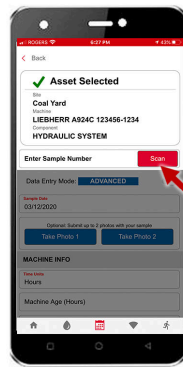

Complete sample submission with the asset tag booklet & the app

4

Using the app, scan the QR code of the machine the sample was taken from. Remove the tracking label from the sample form and stick to the asset log booklet.

5

Next, scan the sample label, and complete the sample information and submit the sample.

1

Login to the app using your WebCheck credentials. The app will cache your machines.

2

Once logged in, click on the "Scan QR Code" button.

3

Locate the machine that was sampled in the asset tag booklet and scan that QR code. Stick the tracking label on your booklet.

4

From the list of components slide left on the component and click "+ Sample".