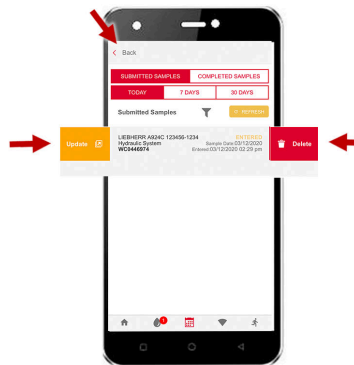

5

Next, scan the sample label, and complete the sample information and submit the sample.

1

Login to the app using your WebCheck credentials. The app will cache your machines.

2

Once logged in, click on the "Scan QR Code" button.

3

Locate the machine that was sampled in the asset tag booklet and scan that QR code. Stick the tracking label on your booklet.

4

From the list of components slide left on the component and click "+ Sample".

5

The component is selected & sample submission screen is loaded. Click the "Scan" button.

6

Scan the sample bottle label from your oil sample for the selected machine and component.

7

The sample is now linked to the machine and component. Use the "ADVANCED" data entry mode to add info.

8

Complete the sample info, take any pictures you want, add a comment if desired, then click the "submit sample" button

9

The sample info has been submitted to the laboratory where the QR code will be scanned, and the sample information automatically retrieved.