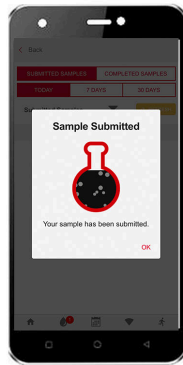

5

Next, scan the sample label, and complete the sample information and submit the sample.

1

Login to the app using your WebCheck credentials. The app will cache your machines.

2

Once logged in, click on the "Scan QR Code" button.

3

Locate the machine that was sampled in the asset tag booklet and scan that QR code. Stick the tracking label on your booklet.

4

From the list of components slide left on the component and click "+ Sample".

5

The component is selected & sample submission screen is loaded. Click the "Scan" button.

6

Scan the sample bottle label from your oil sample for the selected machine and component.

7

The sample is now linked to the machine and component. Use the "ADVANCED" data entry mode to add info.

8

Complete the sample info, take any pictures you want, add a comment if desired, then click the "submit sample" button

9

The sample info has been submitted to the laboratory where the QR code will be scanned, and the sample information automatically retrieved.