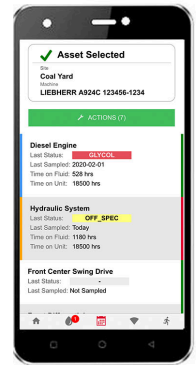

5

The component is selected & sample submission screen is loaded. Click the "Scan" button.

6

Scan the sample bottle label from your oil sample for the selected machine and component.

7

The sample is now linked to the machine and component. Use the "ADVANCED" data entry mode to add info.

8

Complete the sample info, take any pictures you want, add a comment if desired, then click the "submit sample" button

9

The sample info has been submitted to the laboratory where the QR code will be scanned, and the sample information automatically retrieved.

10

Submitted samples are listed. To update a samples info slide left. To delete a sample slide right.

11

Click "< Back " at the top of the previous screen to return to the component list so you can enter more samples for this machine.