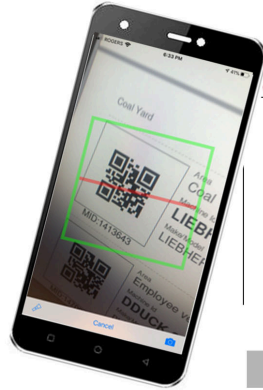

Complete sample submission with the asset tag booklet & the app

4

Using the app, scan the QR code of the machine the sample was taken from. Remove the tracking label from the sample form and stick to the asset log booklet.

5

Next, scan the sample label, and complete the sample information and submit the sample.

1

Login to the app using your WebCheck credentials. The app will cache your machines.

2

Once logged in, click on the "Scan QR Code" button.

3

Locate the machine that was sampled in the asset tag booklet and scan that QR code. Stick the tracking label on your booklet.

4

From the list of components slide left on the component and click "+ Sample".