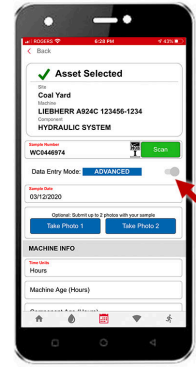

5

Next, scan the sample label, and complete the sample information and submit the sample.

1

Login to the app using your WebCheck credentials. The app will cache your machines.

2

Once logged in, click on the "Scan QR Code" button.

3

Locate the machine that was sampled in the asset tag booklet and scan that QR code. Stick the tracking label on your booklet.

4

From the list of components slide left on the component and click "+ Sample".

5

The component is selected & sample submission screen is loaded. Click the "Scan" button.

6

Scan the sample bottle label from your oil sample for the selected machine and component.

7

The sample is now linked to the machine and component. Use the "ADVANCED" data entry mode to add info.

8

Complete the sample info, take any pictures you want, add a comment if desired, then click the "submit sample" button

9

The sample info has been submitted to the laboratory where the QR code will be scanned, and the sample information automatically retrieved.