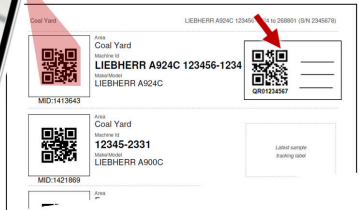

Complete sample submission with the asset tag booklet & the app

4

Using the app, scan the QR code of the machine the sample was taken from. Remove the tracking label from the sample form and stick to the asset log booklet.

5

Next, scan the sample label, and complete the sample information and submit the sample.

1

Login to the app using your WebCheck credentials. The app will cache your machines.

2

Once logged in, click on the "Scan QR Code" button.

3

Locate the machine that was sampled in the asset tag booklet and scan that QR code. Stick the tracking label on your booklet.

4

From the list of components slide left on the component and click "+ Sample".