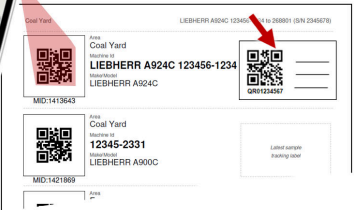

### Complete sample submission with the asset tag booklet & the app

4

Using the app, scan the QR code of the machine the sample was taken from. Remove the tracking label from the sample form and stick to the asset log booklet.

5

Next, scan the sample label, and complete the sample information and submit the sample.

1

Login to the app using your WebCheck credentials. The app will cache your machines.

2

Once logged in, click on the "Scan QR Code" button.

3

Locate the machine that was sampled in the asset tag booklet and scan that QR code. Stick the tracking label on your booklet.

4

From the list of components slide left on the component and click "+ Sample".