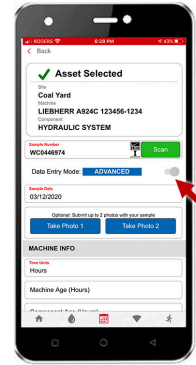

5

Next, scan the sample label, and complete the sample information and submit the sample.

1

Login to the app using your WebCheck credentials. The app will cache your machines.

2

Once logged in, click on the "Scan QR Code" button.

3

Locate the machine that was sampled in the asset tag booklet and scan that QR code. Stick the tracking label on your booklet.

4

From the list of components slide left on the component and click "+ Sample".

5

The component is selected & sample submission screen is loaded. Click the "Scan" button.

6

Scan the sample bottle label from your oil sample for the selected machine and component.

7

The sample is now linked to the machine and component. Use the "ADVANCED" data entry mode to add info.