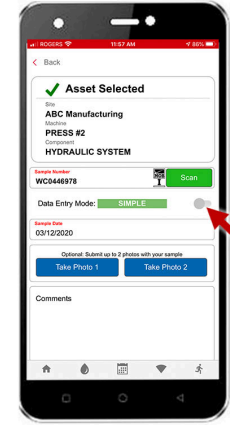

5

Next, scan the sample label, and complete the sample information and submit the sample.

1

Login to the app using your WebCheck credentials. The app will cache your machines.

2

Once logged in, click on the "Scan QR Code" button.

3

Locate the machine that was sampled in the asset tag booklet and scan that QR code.

4

The asset is selected & sample submission screen is loaded. Click the "Scan" button.

5

Scan the sample bottle label from your oil sample for the selected machine.

6

The sample is now linked to the machine. Use the "SIMPLE" data entry mode to add info.

7

Select the sample date, take any pictures you want, add a comment if desired, then click the "submit sample" button

8

The sample info has been submitted to the laboratory where the QR code will be scanned, and the sample information automatically retrieved.

9

Submitted samples are listed. To update a samples info slide left. To delete a sample slide right.