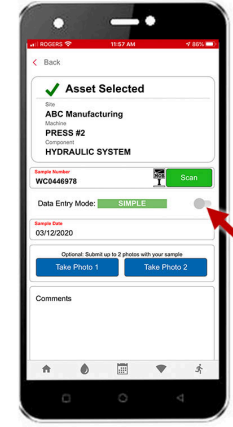

5

Next, scan the sample label, and complete the sample information and submit the sample.

1

Login to the app using your WebCheck credentials. The app will cache your machines.

2

Once logged in, click on the "Scan QR Code" button.

3

Locate the machine that was sampled in the asset tag booklet and scan that QR code.

4

The asset is selected & sample submission screen is loaded. Click the "Scan" button.

5

Scan the sample bottle label from your oil sample for the selected machine.

6

The sample is now linked to the machine. Use the "SIMPLE" data entry mode to add info.

7

Select the sample date, take any pictures you want, add a comment if desired, then click the "submit sample" button

8

The sample info has been submitted to the laboratory where the QR code will be scanned, and the sample information automatically retrieved.

9

Submitted samples are listed. To update a samples info slide left. To delete a sample slide right.