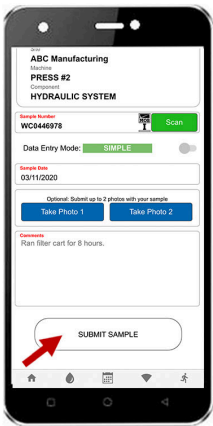

5

Next, scan the sample label, and complete the sample information and submit the sample.

1

Login to the app using your WebCheck credentials. The app will cache your machines.

2

Once logged in, click on the "Scan QR Code" button.

3

Locate the machine that was sampled in the asset tag booklet and scan that QR code.

4

The asset is selected & sample submission screen is loaded. Click the "Scan" button.

5

Scan the sample bottle label from your oil sample for the selected machine.

6

The sample is now linked to the machine. Use the "SIMPLE" data entry mode to add info.

7

Select the sample date, take any pictures you want, add a comment if desired, then click the "submit sample" button

8

The sample info has been submitted to the laboratory where the QR code will be scanned, and the sample information automatically retrieved.

9

Submitted samples are listed. To update a samples info slide left. To delete a sample slide right.