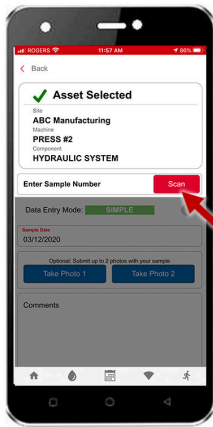

Complete sample submission with the asset tag booklet & the app

4

Using the app, scan the QR code of the machine the sample was taken from. Remove the tracking label from the sample form and stick to the asset log booklet.

5

Next, scan the sample label, and complete the sample information and submit the sample.

1

Login to the app using your WebCheck credentials. The app will cache your machines.

2

Once logged in, click on the "Scan QR Code" button.

3

Locate the machine that was sampled in the asset tag booklet and scan that QR code.

4

The asset is selected & sample submission screen is loaded. Click the "Scan" button.

5

Scan the sample bottle label from your oil sample for the selected machine.

6

The sample is now linked to the machine. Use the "SIMPLE" data entry mode to add info.

7

Select the sample date, take any pictures you want, add a comment if desired, then click the "submit sample" button