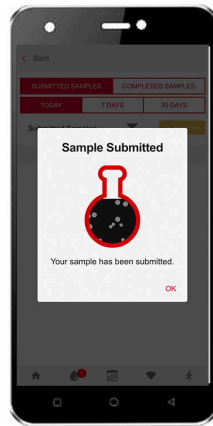

5

Next, scan the sample label, and complete the sample information and submit the sample.

1

Login to the app using your WebCheck credentials. The app will cache your machines.

2

Once logged in, click on the "Scan QR Code" button.

3

Locate the machine that was sampled in the asset tag booklet and scan that QR code.

4

The asset is selected & sample submission screen is loaded. Click the "Scan" button.

5

Scan the sample bottle label from your oil sample for the selected machine.

6

The sample is now linked to the machine. Use the "SIMPLE" data entry mode to add info.

7

Select the sample date, take any pictures you want, add a comment if desired, then click the "submit sample" button

8

The sample info has been submitted to the laboratory where the QR code will be scanned, and the sample information automatically retrieved.

9

Submitted samples are listed. To update a samples info slide left. To delete a sample slide right.