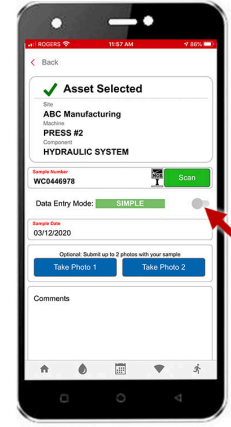

Complete sample submission with the asset tag booklet & the app

4

Using the app, scan the QR code of the machine the sample was taken from. Remove the tracking label from the sample form and stick to the asset log booklet.

5

Next, scan the sample label, and complete the sample information and submit the sample.

1

Login to the app using your WebCheck credentials. The app will cache your machines.

2

Once logged in, click on the "Scan QR Code" button.

3

Locate the machine that was sampled in the asset tag booklet and scan that QR code.

4

The asset is selected & sample submission screen is loaded. Click the "Scan" button.

5

Scan the sample bottle label from your oil sample for the selected machine.

6

The sample is now linked to the machine. Use the "SIMPLE" data entry mode to add info.

7

Select the sample date, take any pictures you want, add a comment if desired, then click the "submit sample" button