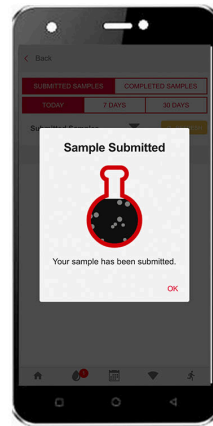

5

Next, scan the sample label, and complete the sample information and submit the sample.

1

Login to the app using your WebCheck credentials. The app will cache your machines.

2

Once logged in, click on the "Scan QR Code" button.

3

Locate the machine that was sampled in the asset tag booklet and scan that QR code.

4

The asset is selected & sample submission screen is loaded. Click the "Scan" button.

5

Scan the sample bottle label from your oil sample for the selected machine.

6

The sample is now linked to the machine. Use the "SIMPLE" data entry mode to add info.

7

Select the sample date, take any pictures you want, add a comment if desired, then click the "submit sample" button

8

The sample info has been submitted to the laboratory where the QR code will be scanned, and the sample information automatically retrieved.

9

Submitted samples are listed. To update a samples info slide left. To delete a sample slide right.