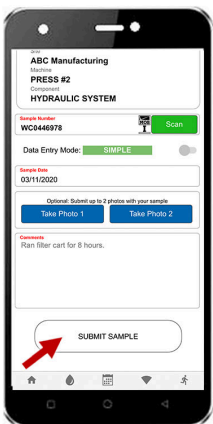

5

Next, scan the sample label, and complete the sample information and submit the sample.

1

Login to the app using your WebCheck credentials. The app will cache your machines.

2

Once logged in, click on the "Scan QR Code" button.

3

Locate the machine that was sampled in the asset tag booklet and scan that QR code.

4

The asset is selected & sample submission screen is loaded. Click the "Scan" button.

5

Scan the sample bottle label from your oil sample for the selected machine.

6

The sample is now linked to the machine. Use the "SIMPLE" data entry mode to add info.

7

Select the sample date, take any pictures you want, add a comment if desired, then click the "submit sample" button

8

The sample info has been submitted to the laboratory where the QR code will be scanned, and the sample information automatically retrieved.

9

Submitted samples are listed. To update a samples info slide left. To delete a sample slide right.