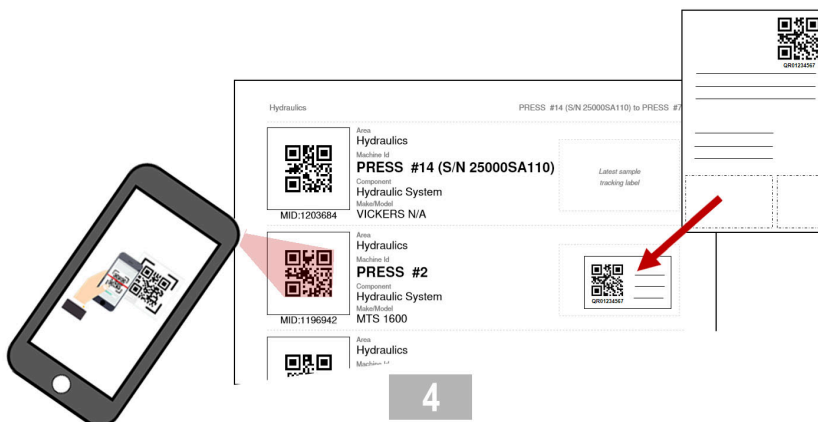

Download the App

<https://bit.ly/oilapp>

<https://bit.ly/oaplay>

Download the Oil Analysis app from the App Store or Google Play. After installation, use your WebCheck credentials to login to the app.

Take your oil samples

1

Remove the sample label from the sample form and stick to the sample bottle.

2

Take the oil sample as you normally would and re-cap the sample bottle.

3

Ensure that the cap is securely tightened and wipe any excess oil from the sample bottle.

Complete sample submission with the asset tag booklet & the app

4

Using the app, scan the QR code of the machine the sample was taken from. Remove the tracking label from the sample form and stick to the asset log booklet.

5

Next, scan the sample label, and complete the sample information and submit the sample.

1

Login to the app using your WebCheck credentials. The app will cache your machines.

2

Once logged in, click on the "Scan QR Code" button.