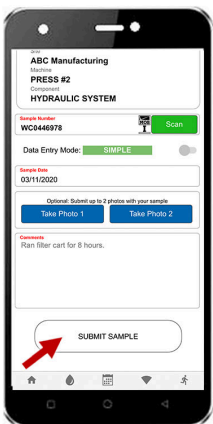

### Complete sample submission with the asset tag booklet & the app

4

Using the app, scan the QR code of the machine the sample was taken from. Remove the tracking label from the sample form and stick to the asset log booklet.

5

Next, scan the sample label, and complete the sample information and submit the sample.

1

Login to the app using your WebCheck credentials. The app will cache your machines.

2

Once logged in, click on the "Scan QR Code" button.

3

Locate the machine that was sampled in the asset tag booklet and scan that QR code.

4

The asset is selected & sample submission screen is loaded. Click the "Scan" button.

5

Scan the sample bottle label from your oil sample for the selected machine.

6

The sample is now linked to the machine. Use the "SIMPLE" data entry mode to add info.

7

Select the sample date, take any pictures you want, add a comment if desired, then click the "submit sample" button