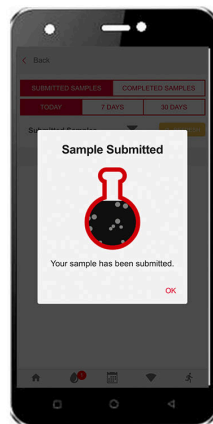

5

Next, scan the sample label, and complete the sample information and submit the sample.

1

Login to the app using your WebCheck credentials. The app will cache your machines.

2

Once logged in, click on the "Scan QR Code" button.

3

Locate the machine that was sampled in the asset tag booklet and scan that QR code.

4

The asset is selected & sample submission screen is loaded. Click the "Scan" button.

5

Scan the sample bottle label from your oil sample for the selected machine.

6

The sample is now linked to the machine. Use the "SIMPLE" data entry mode to add info.

7

Select the sample date, take any pictures you want, add a comment if desired, then click the "submit sample" button

8

The sample info has been submitted to the laboratory where the QR code will be scanned, and the sample information automatically retrieved.

9

Submitted samples are listed. To update a samples info slide left. To delete a sample slide right.