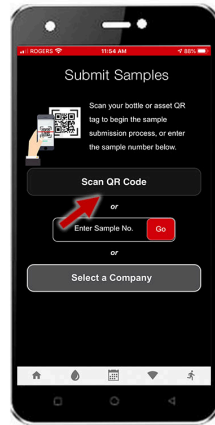

Complete sample submission with the asset tag booklet & the app

4

Using the app, scan the QR code of the machine the sample was taken from. Remove the tracking label from the sample form and stick to the asset log booklet.

5

Next, scan the sample label, and complete the sample information and submit the sample.

1

Login to the app using your WebCheck credentials. The app will cache your machines.

2

Once logged in, click on the "Scan QR Code" button.