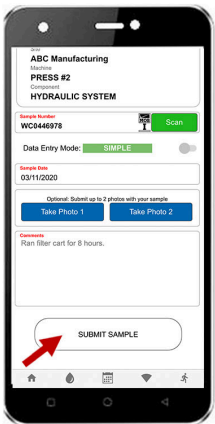

Complete sample submission with the asset tag booklet & the app

4

Using the app, scan the QR code of the machine the sample was taken from. Remove the tracking label from the sample form and stick to the asset log booklet.

5

Next, scan the sample label, and complete the sample information and submit the sample.

1

Login to the app using your WebCheck credentials. The app will cache your machines.

2

Once logged in, click on the "Scan QR Code" button.

3

Locate the machine that was sampled in the asset tag booklet and scan that QR code.

4

The asset is selected & sample submission screen is loaded. Click the "Scan" button.

5

Scan the sample bottle label from your oil sample for the selected machine.

6

The sample is now linked to the machine. Use the "SIMPLE" data entry mode to add info.

7

Select the sample date, take any pictures you want, add a comment if desired, then click the "submit sample" button