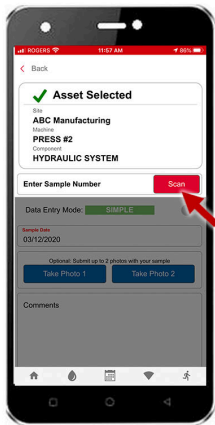

Complete sample submission with the asset tag booklet & the app

4

Using the app, scan the QR code of the machine the sample was taken from. Remove the tracking label from the sample form and stick to the asset log booklet.

5

Next, scan the sample label, and complete the sample information and submit the sample.

1

Login to the app using your WebCheck credentials. The app will cache your machines.

2

Once logged in, click on the "Scan QR Code" button.

3

Locate the machine that was sampled in the asset tag booklet and scan that QR code.

4

The asset is selected & sample submission screen is loaded. Click the "Scan" button.

5

Scan the sample bottle label from your oil sample for the selected machine.

6

The sample is now linked to the machine. Use the "SIMPLE" data entry mode to add info.

7

Select the sample date, take any pictures you want, add a comment if desired, then click the "submit sample" button