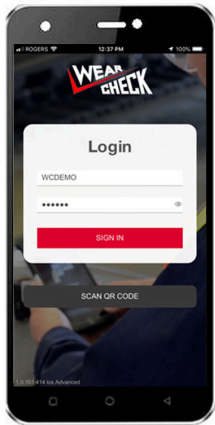

Complete sample submission with the asset tag booklet & the app

4

Using the app, scan the QR code of the machine the sample was taken from. Remove the tracking label from the sample form and stick to the asset log booklet.

5

Next, scan the sample label, and complete the sample information and submit the sample.

1

Login to the app using your WebCheck credentials. The app will cache your machines.

2

Once logged in, click on the "Scan QR Code" button.