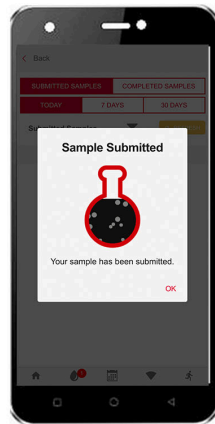

Complete sample submission with the asset tag booklet & the app

4

Using the app, scan the QR code of the machine the sample was taken from. Remove the tracking label from the sample form and stick to the asset log booklet.

5

Next, scan the sample label, and complete the sample information and submit the sample.

1

Login to the app using your WebCheck credentials. The app will cache your machines.

2

Once logged in, click on the "Scan QR Code" button.

3

Locate the machine that was sampled in the asset tag booklet and scan that QR code.

4

The asset is selected & sample submission screen is loaded. Click the "Scan" button.

5

Scan the sample bottle label from your oil sample for the selected machine.

6

The sample is now linked to the machine. Use the "SIMPLE" data entry mode to add info.

7

Select the sample date, take any pictures you want, add a comment if desired, then click the "submit sample" button