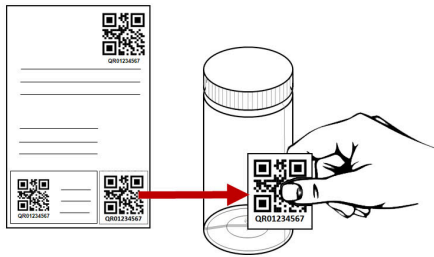

Download the App

<https://bit.ly/oilapp>

<https://bit.ly/oaplay>

Download the Oil Analysis app from the App Store or Google Play. After installation, use your WebCheck credentials to login to the app.

Take your oil samples

1

Remove the sample label from the sample form and stick to the sample bottle.

2

Take the oil sample as you normally would and re-cap the sample bottle.

3

Ensure that the cap is securely tightened and wipe any excess oil from the sample bottle.

Complete sample submission with the asset tag booklet & the app

4

Using the app, scan the QR code of the machine the sample was taken from. Remove the tracking label from the sample form and stick to the asset log booklet.

5

Next, scan the sample label, and complete the sample information and submit the sample.

1

Login to the app using your WebCheck credentials. The app will cache your machines.

2

Once logged in, click on the "Scan QR Code" button.