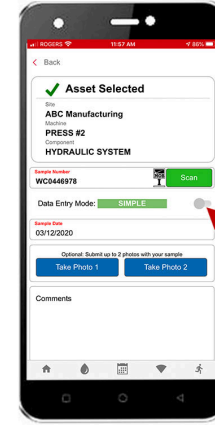

Complete sample submission with the asset tag booklet & the app

4

Using the app, scan the QR code of the machine the sample was taken from. Remove the tracking label from the sample form and stick to the asset log booklet.

5

Next, scan the sample label, and complete the sample information and submit the sample.

1

Login to the app using your WebCheck credentials. The app will cache your machines.

2

Once logged in, click on the "Scan QR Code" button.

3

Locate the machine that was sampled in the asset tag booklet and scan that QR code.

4

The asset is selected & sample submission screen is loaded. Click the "Scan" button.

5

Scan the sample bottle label from your oil sample for the selected machine.

6

The sample is now linked to the machine. Use the "SIMPLE" data entry mode to add info.

7

Select the sample date, take any pictures you want, add a comment if desired, then click the "submit sample" button