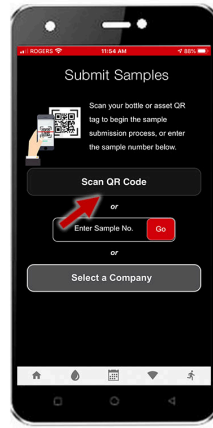

Complete sample submission with the asset tag booklet & the app

4

Using the app, scan the QR code of the machine the sample was taken from. Remove the tracking label from the sample form and stick to the asset log booklet.

5

Next, scan the sample label, and complete the sample information and submit the sample.

1

Login to the app using your WebCheck credentials. The app will cache your machines.

2

Once logged in, click on the "Scan QR Code" button.