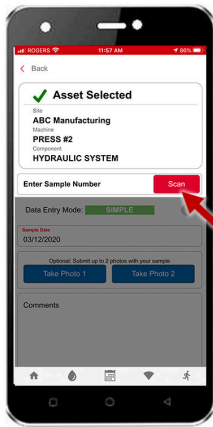

### Complete sample submission with the asset tag booklet & the app

4

Using the app, scan the QR code of the machine the sample was taken from. Remove the tracking label from the sample form and stick to the asset log booklet.

5

Next, scan the sample label, and complete the sample information and submit the sample.

1

Login to the app using your WebCheck credentials. The app will cache your machines.

2

Once logged in, click on the "Scan QR Code" button.

3

Locate the machine that was sampled in the asset tag booklet and scan that QR code.

4

The asset is selected & sample submission screen is loaded. Click the "Scan" button.

5

Scan the sample bottle label from your oil sample for the selected machine.

6

The sample is now linked to the machine. Use the "SIMPLE" data entry mode to add info.

7

Select the sample date, take any pictures you want, add a comment if desired, then click the "submit sample" button