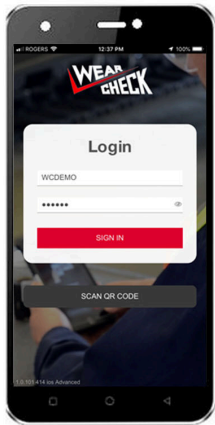

### Take your oil samples

1

Remove the sample label from the sample form and stick to the sample bottle.

2

Take the oil sample as you normally would and re-cap the sample bottle.

3

Ensure that the cap is securely tightened and wipe any excess oil from the sample bottle.

### Complete sample submission with the asset tag booklet & the app

4

Using the app, scan the QR code of the machine the sample was taken from. Remove the tracking label from the sample form and stick to the asset log booklet.

5

Next, scan the sample label, and complete the sample information and submit the sample.

1

Login to the app using your WebCheck credentials. The app will cache your machines.

2

Once logged in, click on the "Scan QR Code" button.

6

The sample is now linked to the machine. Use the "SIMPLE" data entry mode to add info.

7

Select the sample date, take any pictures you want, add a comment if desired, then click the "submit sample" button