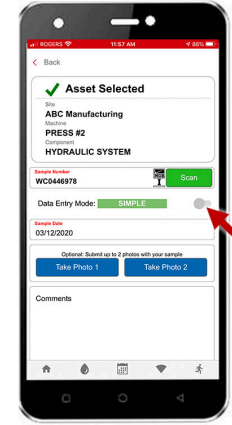

5

Next, scan the sample label, and complete the sample information and submit the sample.

1

Login to the app using your WebCheck credentials. The app will cache your machines.

2

Once logged in, click on the "Scan QR Code" button.

3

Locate the machine that was sampled in the asset tag booklet and scan that QR code.

4

The asset is selected & sample submission screen is loaded. Click the "Scan" button.

5

Scan the sample bottle label from your oil sample for the selected machine.

6

The sample is now linked to the machine. Use the "SIMPLE" data entry mode to add info.

7

Select the sample date, take any pictures you want, add a comment if desired, then click the "submit sample" button

8

The sample info has been submitted to the laboratory where the QR code will be scanned, and the sample information automatically retrieved.

9

Submitted samples are listed. To update a samples info slide left. To delete a sample slide right.