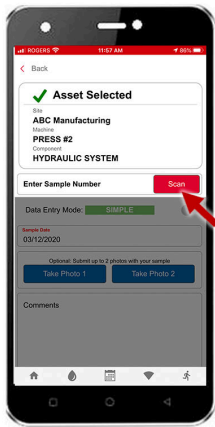

### Complete sample submission with the asset tag booklet & the app

4

Using the app, scan the QR code of the machine the sample was taken from. Remove the tracking label from the sample form and stick to the asset log booklet.

5

Next, scan the sample label, and complete the sample information and submit the sample.

1

Login to the app using your WebCheck credentials. The app will cache your machines.

2

Once logged in, click on the "Scan QR Code" button.

3

Locate the machine that was sampled in the asset tag booklet and scan that QR code.

4

The asset is selected & sample submission screen is loaded. Click the "Scan" button.

5

Scan the sample bottle label from your oil sample for the selected machine.

6

The sample is now linked to the machine. Use the "SIMPLE" data entry mode to add info.

7

Select the sample date, take any pictures you want, add a comment if desired, then click the "submit sample" button