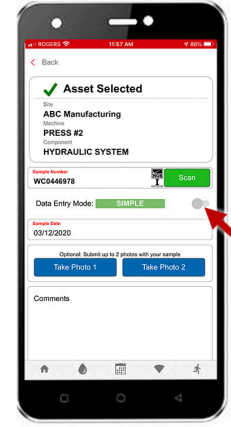

### Complete sample submission with the asset tag booklet & the app

4

Using the app, scan the QR code of the machine the sample was taken from. Remove the tracking label from the sample form and stick to the asset log booklet.

5

Next, scan the sample label, and complete the sample information and submit the sample.

1

Login to the app using your WebCheck credentials. The app will cache your machines.

2

Once logged in, click on the "Scan QR Code" button.

3

Locate the machine that was sampled in the asset tag booklet and scan that QR code.

4

The asset is selected & sample submission screen is loaded. Click the "Scan" button.

5

Scan the sample bottle label from your oil sample for the selected machine.

6

The sample is now linked to the machine. Use the "SIMPLE" data entry mode to add info.

7

Select the sample date, take any pictures you want, add a comment if desired, then click the "submit sample" button