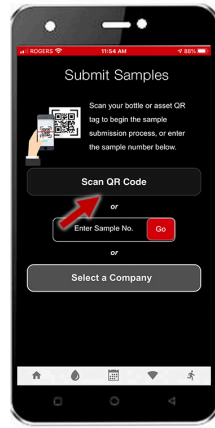

### Complete sample submission with the asset tag booklet & the app

4

Using the app, scan the QR code of the machine the sample was taken from. Remove the tracking label from the sample form and stick to the asset log booklet.

5

Next, scan the sample label, and complete the sample information and submit the sample.

1

Login to the app using your WebCheck credentials. The app will cache your machines.

2

Once logged in, click on the "Scan QR Code" button.