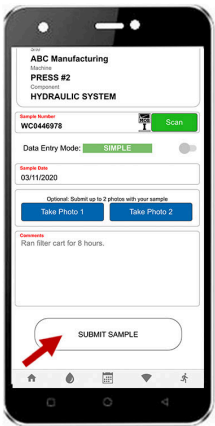

5

Next, scan the sample label, and complete the sample information and submit the sample.

1

Login to the app using your WebCheck credentials. The app will cache your machines.

2

Once logged in, click on the "Scan QR Code" button.

3

Locate the machine that was sampled in the asset tag booklet and scan that QR code.

4

The asset is selected & sample submission screen is loaded. Click the "Scan" button.

5

Scan the sample bottle label from your oil sample for the selected machine.

6

The sample is now linked to the machine. Use the "SIMPLE" data entry mode to add info.

7

Select the sample date, take any pictures you want, add a comment if desired, then click the "submit sample" button

8

The sample info has been submitted to the laboratory where the QR code will be scanned, and the sample information automatically retrieved.

9

Submitted samples are listed. To update a samples info slide left. To delete a sample slide right.