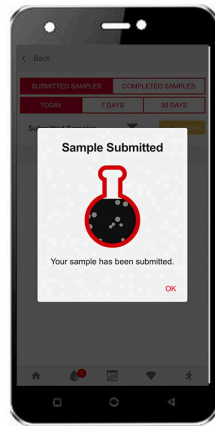

### Complete sample submission with the asset tag booklet & the app

4

Using the app, scan the QR code of the machine the sample was taken from. Remove the tracking label from the sample form and stick to the asset log booklet.

5

Next, scan the sample label, and complete the sample information and submit the sample.

1

Login to the app using your WebCheck credentials. The app will cache your machines.

2

Once logged in, click on the "Scan QR Code" button.

3

Locate the machine that was sampled in the asset tag booklet and scan that QR code.

4

The asset is selected & sample submission screen is loaded. Click the "Scan" button.

5

Scan the sample bottle label from your oil sample for the selected machine.

6

The sample is now linked to the machine. Use the "SIMPLE" data entry mode to add info.

7

Select the sample date, take any pictures you want, add a comment if desired, then click the "submit sample" button