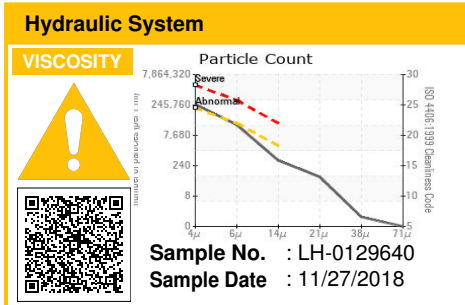

MACHINE HEALTH REPORT

LIEBHERR

CONSTRUCTION EQUIPMENT

LIEBHERR LH30M 083538-1253

Machine Health: 6.8

Front Differential

NORMAL

Front Left Wheel Hub