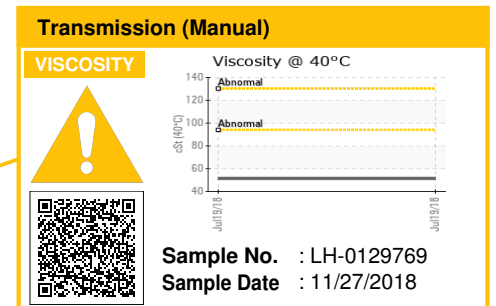

Rear Left Wheel Hub

NORMAL

Rear Right Wheel Hub

NORMAL

Diesel Engine

NORMAL

Rear Differential

NORMAL