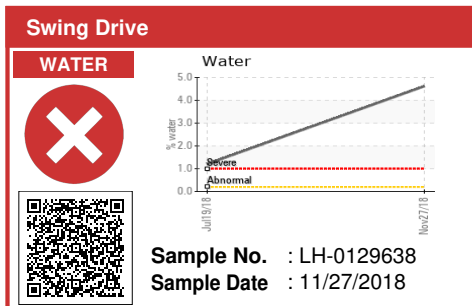

MACHINE HEALTH REPORT

LIEBHERR

CONSTRUCTION EQUIPMENT

LIEBHERR LH30M 083538-1253

Machine Health: 6.8

Front Differential

NORMAL

Front Left Wheel Hub

NORMAL

Front Right Wheel Hub

NORMAL

Rear Left Wheel Hub

NORMAL

Rear Right Wheel Hub

NORMAL

Diesel Engine