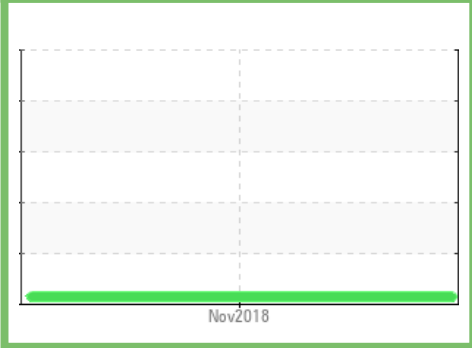

MACHINE HEALTH REPORT

LIEBHERR

CONSTRUCTION EQUIPMENT

LIEBHERR LH30M 083538-1253

Machine Health: 6.8

Front Differential

NORMAL

Front Left Wheel Hub