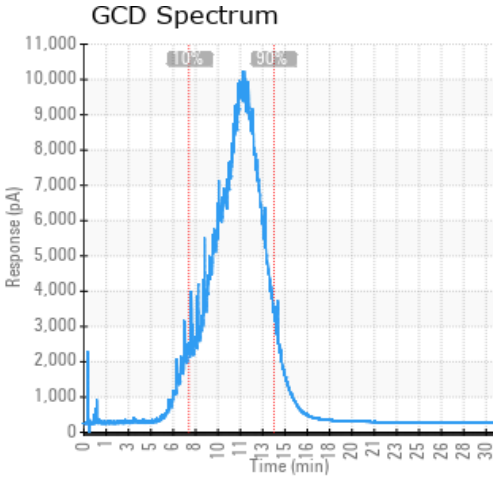

2 (F2)

Customer: PTRHTF30164	System Information	Sample Information
CENTRE TECHNO PNEU 100 RUE DES ATELIERS RIMOUSKI, QC G5M 1B4 CA Attn: Daniel Morissette Tel: (418)318-4229 E-Mail: moldex@technopneu.com	System Volume: 410 ltr Bulk Operating Temp: 350F / 177C Heating Source: Blanket: Fluid: PETRO CANADA CALFLO AF Make:	Lab No: 02589816 Analyst: Sample Date: 10/06/23 Received Date: 10/17/23 Completed: 12/31/69

Recommendation:

Comments:

Sample Date	Received Date	Fluid Age	Sample Location	Flash Point (COC)	Water (KF)	Viscosity (40°C)	Acid Number	Solids	GCD 10%	GCD 50%	GCD 90%	GCD % < 335°C
	mm/dd/yy			°F/°C	ppm	cSt	mg/KOH/g	%wt	°F/°C	°F/°C	°F/°C	%
10/06/23	10/17/23	2.0y		399 / 204	16.0	24.1	0.76	0.050	630 / 332	782 / 417	895 / 479	10.11
10/06/23	10/17/23	2.0y		421 / 216	0.00	22.9	0.23	0.047	618 / 325	773 / 412	886 / 474	12.14
01/21/21	01/27/21	5.0y		360 / 182	3.3	17.5	0.42	0.117	578 / 304	690 / 365	802 / 428	25.49
Baseline Data				435 / 224		32.7	0.03		693 / 367	790 / 421	887 / 475	2.5

Sample Date	Iron	Chromium	Nickel	Aluminum	Copper	Lead	Tin	Cadmium	Silver	Vanadium	Silicon	Sodium	Potassium	Titanium	Molybdenum	Antimony	Manganese	Lithium	Boron	Magnesium	Calcium	Barium	Phosphorus	Zinc
10/06/23	0	0	0	0	0	0	0	0	0	0	0	0	0	0	0	0	0	0	0	0	0	0	99	0
10/06/23	0	0	0	0	0	0	0	0	0	0	2	0	0	0	0	0	0	0	0	0	0	0	136	0
01/21/21	0	0	0	0	0	0	0	0	0	0	0	0	0	0	0	0	0	0	0	0	0	0	0	0
Baseline Data			0	0						0			0	0					0				270	

Elemental analysis results (above) in parts per million (ppm). [10,000 ppm = 1.0%]

Historical Comments	
10/06/23	
01/21/21	Notre Indice d'Acidité (AN) est élevé. Il y a un léger craquage de l'huile Caloporteur.