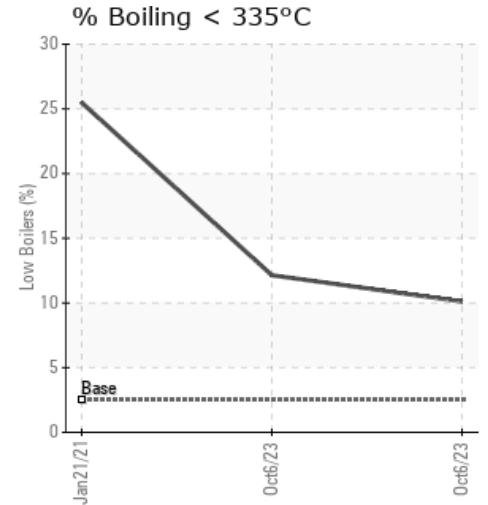

Historical Comments	
10/06/23	
01/21/21	Notre Indice d'Acidité (AN) est élevé. Il y a un léger craquage de l'huile Caloporteur.

Petro-Canada makes no representation or warranty of any kind, either express or implied, as to the accuracy or completeness of the analysis and assumes no responsibility and shall have no liability whatsoever with respect to such analysis, or a party's use of it. Petro-Canada is a division of HollyFrontier Corporation.