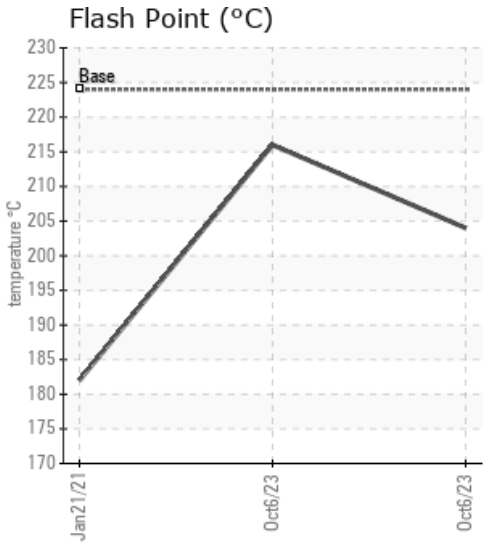

2 (F2)

Customer: PTRHTF30164	System Information	Sample Information
CENTRE TECHNO PNEU 100 RUE DES ATELIERS RIMOUSKI, QC G5M 1B4 CA Attn: Daniel Morissette Tel: (418)318-4229 E-Mail: moldex@technopneu.com	System Volume: 410 ltr Bulk Operating Temp: 350F / 177C Heating Source: Blanket: Fluid: PETRO CANADA CALFLO AF Make:	Lab No: 02589816 Analyst: Sample Date: 10/06/23 Received Date: 10/17/23 Completed: 12/31/69

Recommendation:

Comments:

Sample Date	Received Date	Fluid Age	Sample Location	Flash Point (COC)	Water (KF)	Viscosity (40°C)	Acid Number	Solids	GCD 10%	GCD 50%	GCD 90%	GCD % < 335°C
	mm/dd/yy			°F/°C	ppm	cSt	mg/KOH/g	%wt	°F/°C	°F/°C	°F/°C	%
10/06/23	10/17/23	2.0y		399 / 204	16.0	24.1	0.76	0.050	630 / 332	782 / 417	895 / 479	10.11
10/06/23	10/17/23	2.0y		421 / 216	0.00	22.9	0.23	0.047	618 / 325	773 / 412	886 / 474	12.14
01/21/21	01/27/21	5.0y		360 / 182	3.3	17.5	0.42	0.117	578 / 304	690 / 365	802 / 428	25.49
Baseline Data				435 / 224		32.7	0.03		693 / 367	790 / 421	887 / 475	2.5