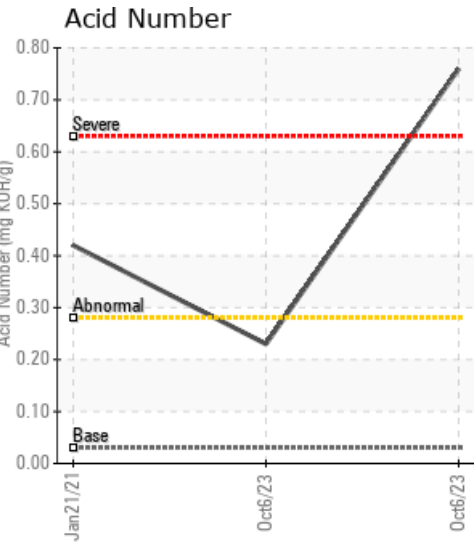

2 (F2)

Customer: PTRHTF30164	System Information	Sample Information
CENTRE TECHNO PNEU 100 RUE DES ATELIERS RIMOUSKI, QC G5M 1B4 CA Attn: Daniel Morissette Tel: (418)318-4229 E-Mail: moldex@technopneu.com	System Volume: 410 ltr Bulk Operating Temp: 350F / 177C Heating Source: Blanket: Fluid: PETRO CANADA CALFLO AF Make:	Lab No: 02589816 Analyst: Sample Date: 10/06/23 Received Date: 10/17/23 Completed: 12/31/69

Recommendation:

Comments:

Sample Date	Received Date	Fluid Age	Sample Location	Flash Point (COC)	Water (KF)	Viscosity (40°C)	Acid Number	Solids	GCD 10%	GCD 50%	GCD 90%	GCD % < 335°C
	mm/dd/yy			°F/°C	ppm	cSt	mg/KOH/g	%wt	°F/°C	°F/°C	°F/°C	%
10/06/23	10/17/23	2.0y		399 / 204	16.0	24.1	0.76	0.050	630 / 332	782 / 417	895 / 479	10.11
10/06/23	10/17/23	2.0y		421 / 216	0.00	22.9	0.23	0.047	618 / 325	773 / 412	886 / 474	12.14
01/21/21	01/27/21	5.0y		360 / 182	3.3	17.5	0.42	0.117	578 / 304	690 / 365	802 / 428	25.49
Baseline Data				435 / 224		32.7	0.03		693 / 367	790 / 421	887 / 475	2.5

Sample Date	Iron	Chromium	Nickel	Aluminum	Copper	Lead	Tin	Cadmium	Silver	Vanadium	Silicon	Sodium	Potassium	Titanium	Molybdenum	Antimony	Manganese	Lithium	Boron	Magnesium	Calcium	Barium	Phosphorus	Zinc
10/06/23	0	0	0	0	0	0	0	0	0	0	0	0	0	0	0	0	0	0	0	0	0	0	99	0
10/06/23	0	0	0	0	0	0	0	0	0	0	2	0	0	0	0	0	0	0	0	0	0	0	136	0
01/21/21	0	0	0	0	0	0	0	0	0	0	0	0	0	0	0	0	0	0	0	0	0	0	0	0
Baseline Data			0	0						0			0	0					0				270	