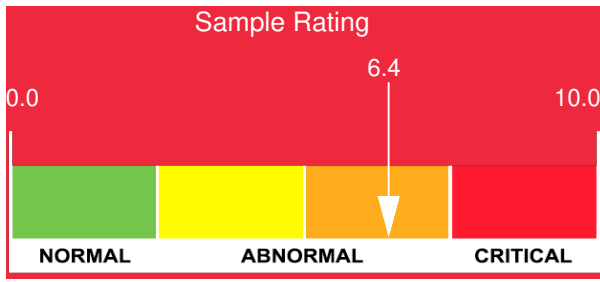

Recommendation:

Comments:

Sample Date	Received Date	Fluid Age	Sample Location	Flash Point (COC)	Water (KF)	Viscosity (40°C)	Acid Number	Solids	GCD 10%	GCD 50%	GCD 90%	GCD % < 335°C
	mm/dd/yy			°F/°C	ppm	cSt	mg/KOH/g	%wt	°F/°C	°F/°C	°F/°C	%
10/06/23	10/17/23	2.0y		399 / 204	16.0	24.1	0.76	0.050	630 / 332	782 / 417	895 / 479	10.11
10/06/23	10/17/23	2.0y		421 / 216	0.00	22.9	0.23	0.047	618 / 325	773 / 412	886 / 474	12.14
01/21/21	01/27/21	5.0y		360 / 182	3.3	17.5	0.42	0.117	578 / 304	690 / 365	802 / 428	25.49
Baseline Data				435 / 224		32.7	0.03		693 / 367	790 / 421	887 / 475	2.5

Sample Date	Iron	Chromium	Nickel	Aluminum	Copper	Lead	Tin	Cadmium	Silver	Vanadium	Silicon	Sodium	Potassium	Titanium	Molybdenum	Antimony	Manganese	Lithium	Boron	Magnesium	Calcium	Barium	Phosphorus	Zinc
10/06/23	0	0	0	0	0	0	0	0	0	0	0	0	0	0	0	0	0	0	0	0	0	0	99	0
10/06/23	0	0	0	0	0	0	0	0	0	0	2	0	0	0	0	0	0	0	0	0	0	0	136	0
01/21/21	0	0	0	0	0	0	0	0	0	0	0	0	0	0	0	0	0	0	0	0	0	0	0	0
Baseline Data			0	0						0			0	0					0				270	

Elemental analysis results (above) in parts per million (ppm). [10,000 ppm = 1.0%]

Historical Comments	
10/06/23	
01/21/21	Notre Indice d'Acidité (AN) est élevé. Il y a un léger craquage de l'huile Caloporteur.