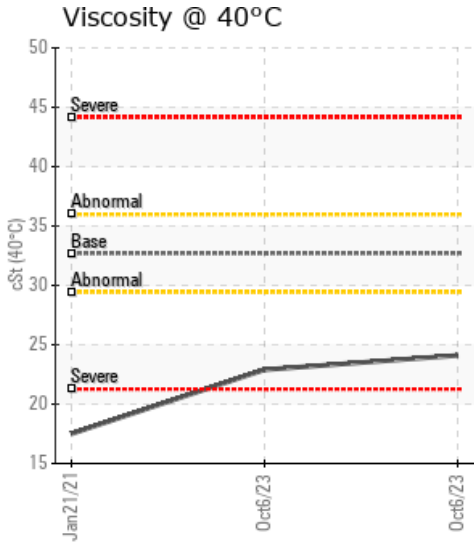

2 (F2)

Customer: PTRHTF30164	System Information	Sample Information
CENTRE TECHNO PNEU 100 RUE DES ATELIERS RIMOUSKI, QC G5M 1B4 CA Attn: Daniel Morissette Tel: (418)318-4229 E-Mail: moldex@technopneu.com	System Volume: 410 ltr Bulk Operating Temp: 350F / 177C Heating Source: Blanket: Fluid: PETRO CANADA CALFLO AF Make:	Lab No: 02589816 Analyst: Sample Date: 10/06/23 Received Date: 10/17/23 Completed: 12/31/69

Recommendation:

Comments:

Sample Date	Received Date	Fluid Age	Sample Location	Flash Point (COC)	Water (KF)	Viscosity (40°C)	Acid Number	Solids	GCD 10%	GCD 50%	GCD 90%	GCD % < 335°C
	mm/dd/yy			°F/°C	ppm	cSt	mg/KOH/g	%wt	°F/°C	°F/°C	°F/°C	%
10/06/23	10/17/23	2.0y		399 / 204	16.0	24.1	0.76	0.050	630 / 332	782 / 417	895 / 479	10.11
10/06/23	10/17/23	2.0y		421 / 216	0.00	22.9	0.23	0.047	618 / 325	773 / 412	886 / 474	12.14
01/21/21	01/27/21	5.0y		360 / 182	3.3	17.5	0.42	0.117	578 / 304	690 / 365	802 / 428	25.49
Baseline Data				435 / 224		32.7	0.03		693 / 367	790 / 421	887 / 475	2.5