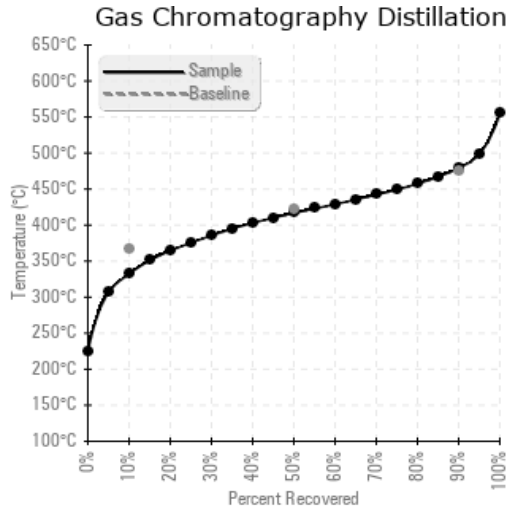

Recommendation:

Comments:

Sample Date	Received Date	Fluid Age	Sample Location	Flash Point (COC)	Water (KF)	Viscosity (40°C)	Acid Number	Solids	GCD 10%	GCD 50%	GCD 90%	GCD % < 335°C
	mm/dd/yy			°F/°C	ppm	cSt	mg/KOH/g	%wt	°F/°C	°F/°C	°F/°C	%
10/06/23	10/17/23	2.0y		399 / 204	16.0	24.1	0.76	0.050	630 / 332	782 / 417	895 / 479	10.11
10/06/23	10/17/23	2.0y		421 / 216	0.00	22.9	0.23	0.047	618 / 325	773 / 412	886 / 474	12.14
01/21/21	01/27/21	5.0y		360 / 182	3.3	17.5	0.42	0.117	578 / 304	690 / 365	802 / 428	25.49
Baseline Data				435 / 224		32.7	0.03		693 / 367	790 / 421	887 / 475	2.5

Sample Date	Iron	Chromium	Nickel	Aluminum	Copper	Lead	Tin	Cadmium	Silver	Vanadium	Silicon	Sodium	Potassium	Titanium	Molybdenum	Antimony	Manganese	Lithium	Boron	Magnesium	Calcium	Barium	Phosphorus	Zinc
10/06/23	0	0	0	0	0	0	0	0	0	0	0	0	0	0	0	0	0	0	0	0	0	0	99	0
10/06/23	0	0	0	0	0	0	0	0	0	0	2	0	0	0	0	0	0	0	0	0	0	0	136	0
01/21/21	0	0	0	0	0	0	0	0	0	0	0	0	0	0	0	0	0	0	0	0	0	0	0	0
Baseline Data			0	0						0			0	0					0				270	

Elemental analysis results (above) in parts per million (ppm). [10,000 ppm = 1.0%]

Historical Comments	
10/06/23	
01/21/21	Notre Indice d'Acidité (AN) est élevé. Il y a un léger craquage de l'huile Caloporteur.