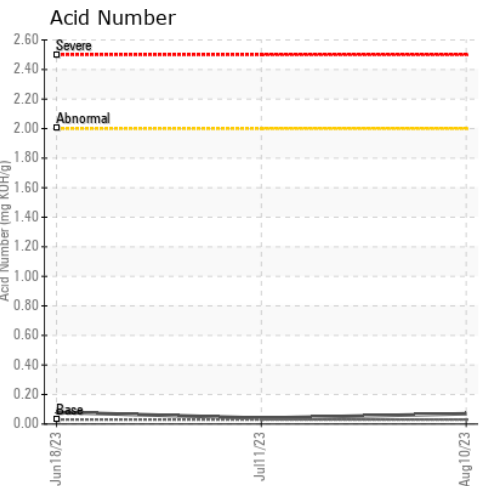

FLUID DEGRADATION		method	limit/base	current	history1	history2
Acid Number (AN)	mg KOH/g	ASTM D974*	0.03	0.07	0.04	0.08

VISUAL		method	limit/base	current	history1	history2
White Metal	scalar	Visual*	NONE	NONE	NONE	NONE
Yellow Metal	scalar	Visual*	NONE	NONE	NONE	NONE
Precipitate	scalar	Visual*	NONE	NONE	NONE	NONE
Silt	scalar	Visual*	NONE	NONE	NONE	NONE
Debris	scalar	Visual*	NONE	NONE	NONE	NONE
Sand/Dirt	scalar	Visual*	NONE	NONE	NONE	NONE
Appearance	scalar	Visual*	NORML	NORML	NORML	NORML
Odor	scalar	Visual*	NORML	NORML	NORML	NORML

SAMPLE IMAGES		method	limit/base	current	history1	history2
---------------	--	--------	------------	---------	----------	----------

Color

Bottom

OIL ANALYSIS REPORT

GRAPHS

Laboratory : WearCheck - C8-1175 Appleby Line, Burlington, ON L7L 5H9
Sample No. : WC0843063 **Received** : 11 Aug 2023
Lab Number : 02575528 **Diagnosed** : 14 Aug 2023
Unique Number : 5620579 **Diagnostician** : Kevin Marson
Test Package : TEST (Additional Tests: TAN Auto, TAN Man)