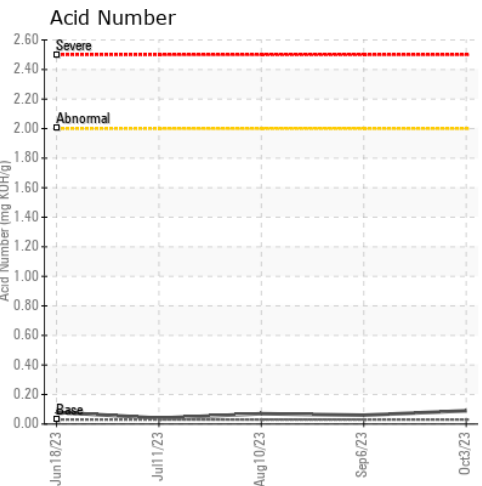

FLUID DEGRADATION		method	limit/base	current	history1	history2
Acid Number (AN)	mg KOH/g	ASTM D974*	0.03	0.09	0.06	0.07

VISUAL		method	limit/base	current	history1	history2
White Metal	scalar	Visual*	NONE	NONE	NONE	NONE
Yellow Metal	scalar	Visual*	NONE	NONE	NONE	NONE
Precipitate	scalar	Visual*	NONE	NONE	VLITE	NONE
Silt	scalar	Visual*	NONE	NONE	NONE	NONE
Debris	scalar	Visual*	NONE	NONE	NONE	NONE
Sand/Dirt	scalar	Visual*	NONE	NONE	NONE	NONE
Appearance	scalar	Visual*	NORML	NORML	NORML	NORML
Odor	scalar	Visual*	NORML	NORML	NORML	NORML

SAMPLE IMAGES

		method	limit/base	current	history1	history2
Color				<i>no image</i>		
Bottom				<i>no image</i>		

OIL ANALYSIS REPORT

GRAPHS

Laboratory : WearCheck - C8-1175 Appleby Line, Burlington, ON L7L 5H9
Sample No. : WC0855577 **Received** : 05 Oct 2023
Lab Number : 02587383 **Diagnosed** : 06 Oct 2023
Unique Number : 5656449 **Diagnostician** : Kevin Marson
Test Package : TEST (Additional Tests: Tan Auto, TAN Man)