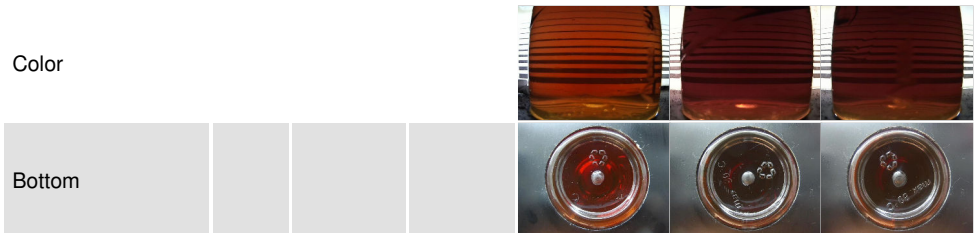

OIL ANALYSIS REPORT

Sample Rating Trend

NORMAL

Area
(C-GWEP) WESTJET
 Machine Id
PCE-FA0981 (S/N 410)
 Component
2 Jet Turbine
 Fluid
MOBIL JET OIL II (--- GAL)

DIAGNOSIS

Recommendation

This is a baseline read-out on the submitted sample.

VISUAL		method	limit/base	current	history1	history2
White Metal	scalar	Visual*	NONE	NONE	NONE	NONE
Yellow Metal	scalar	Visual*	NONE	NONE	NONE	NONE
Precipitate	scalar	Visual*	NONE	NONE	NONE	NONE
Silt	scalar	Visual*	NONE	NONE	NONE	NONE
Debris	scalar	Visual*	NONE	NONE	NONE	VLITE
Sand/Dirt	scalar	Visual*	NONE	NONE	NONE	NONE
Appearance	scalar	Visual*	NORML	NORML	NORML	NORML
Odor	scalar	Visual*	NORML	NORML	NORML	NORML

SAMPLE IMAGES		method	limit/base	current	history1	history2
---------------	--	--------	------------	---------	----------	----------

OIL ANALYSIS REPORT

GRAPHS

Laboratory : WearCheck - C8-1175 Appleby Line, Burlington, ON L7L 5H9
Sample No. : WC0918935
Lab Number : 02622161
Unique Number : 5747280
Test Package : TEST (Additional Tests: Tan Auto, TAN Man)